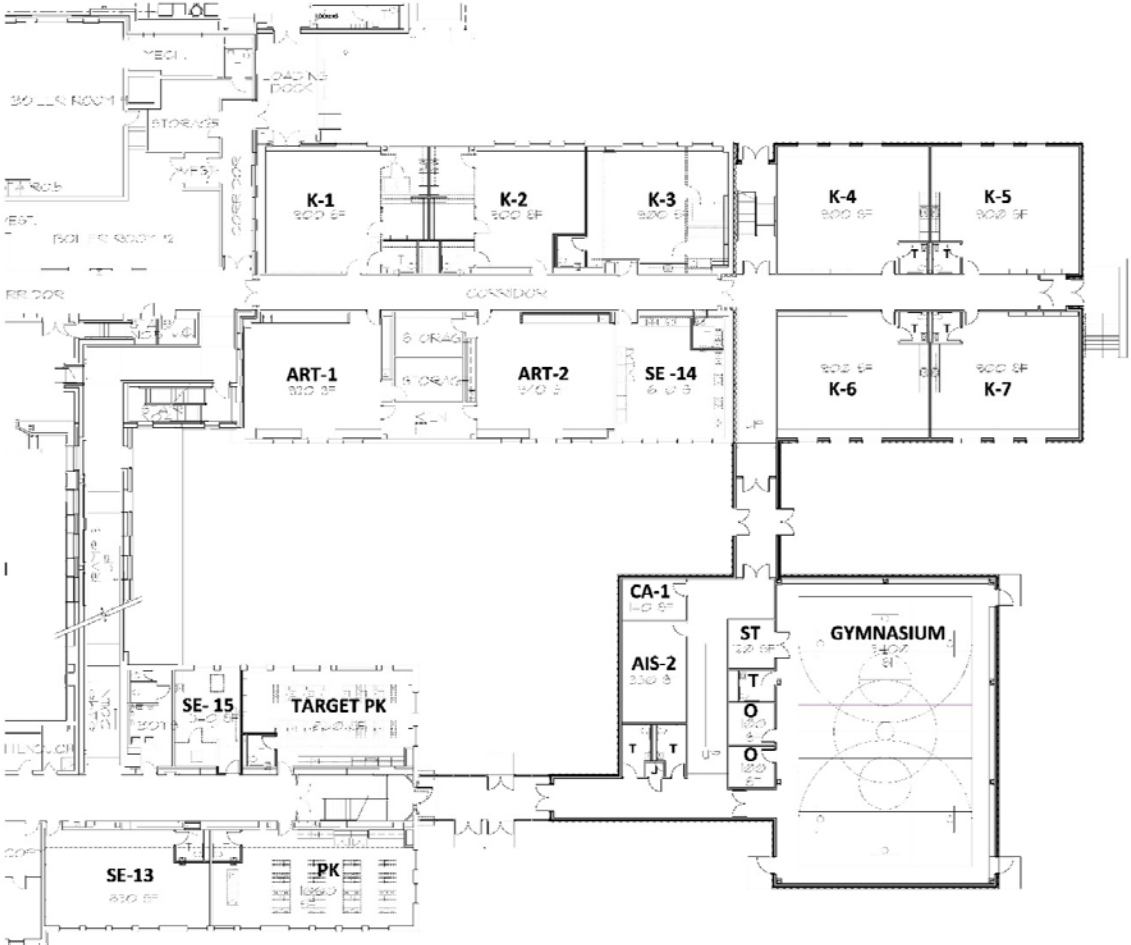

# Grade Relocation: Move Grades PK-1 to MC Smith School

First Floor Plan  
12,140sf

October 6, 2016